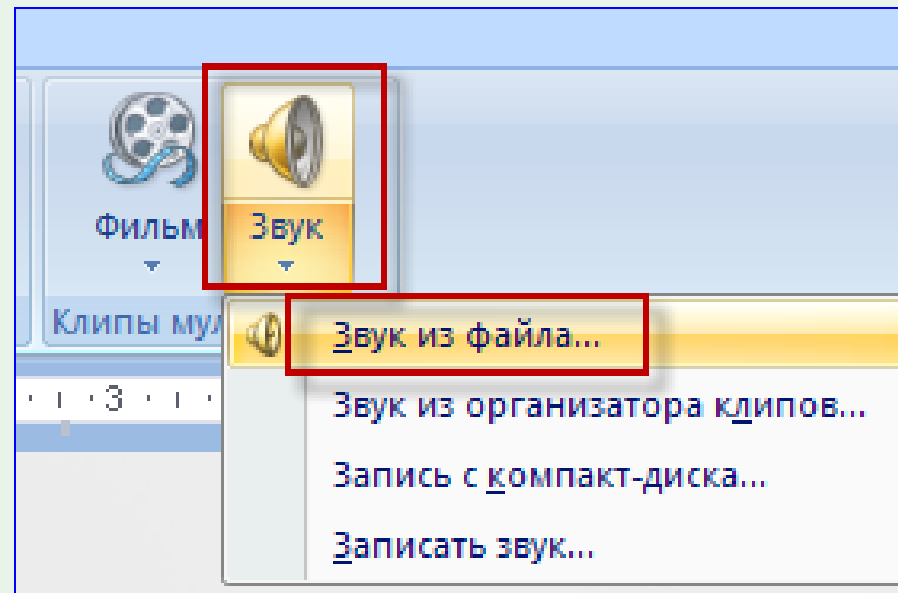

Вставка музыки в PowerPoint 2007