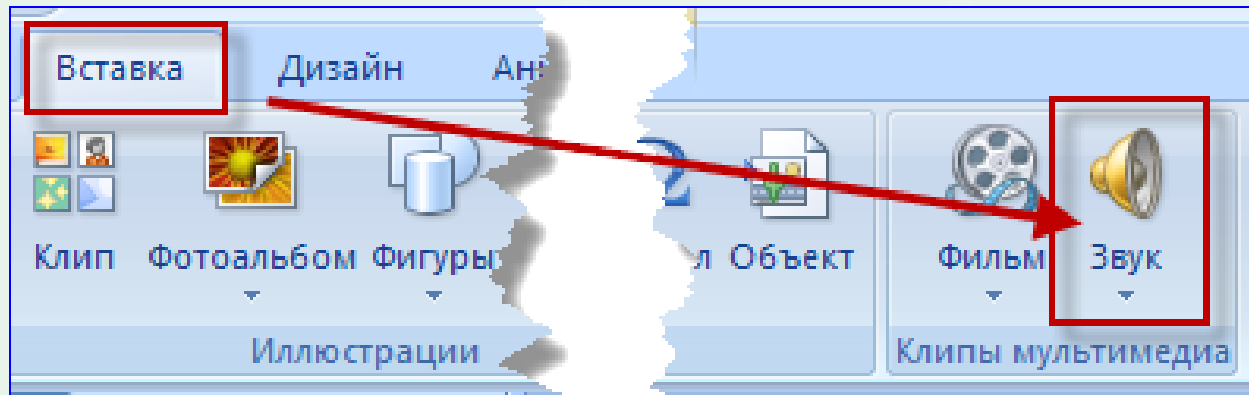

Вставка музыки в PowerPoint 2007